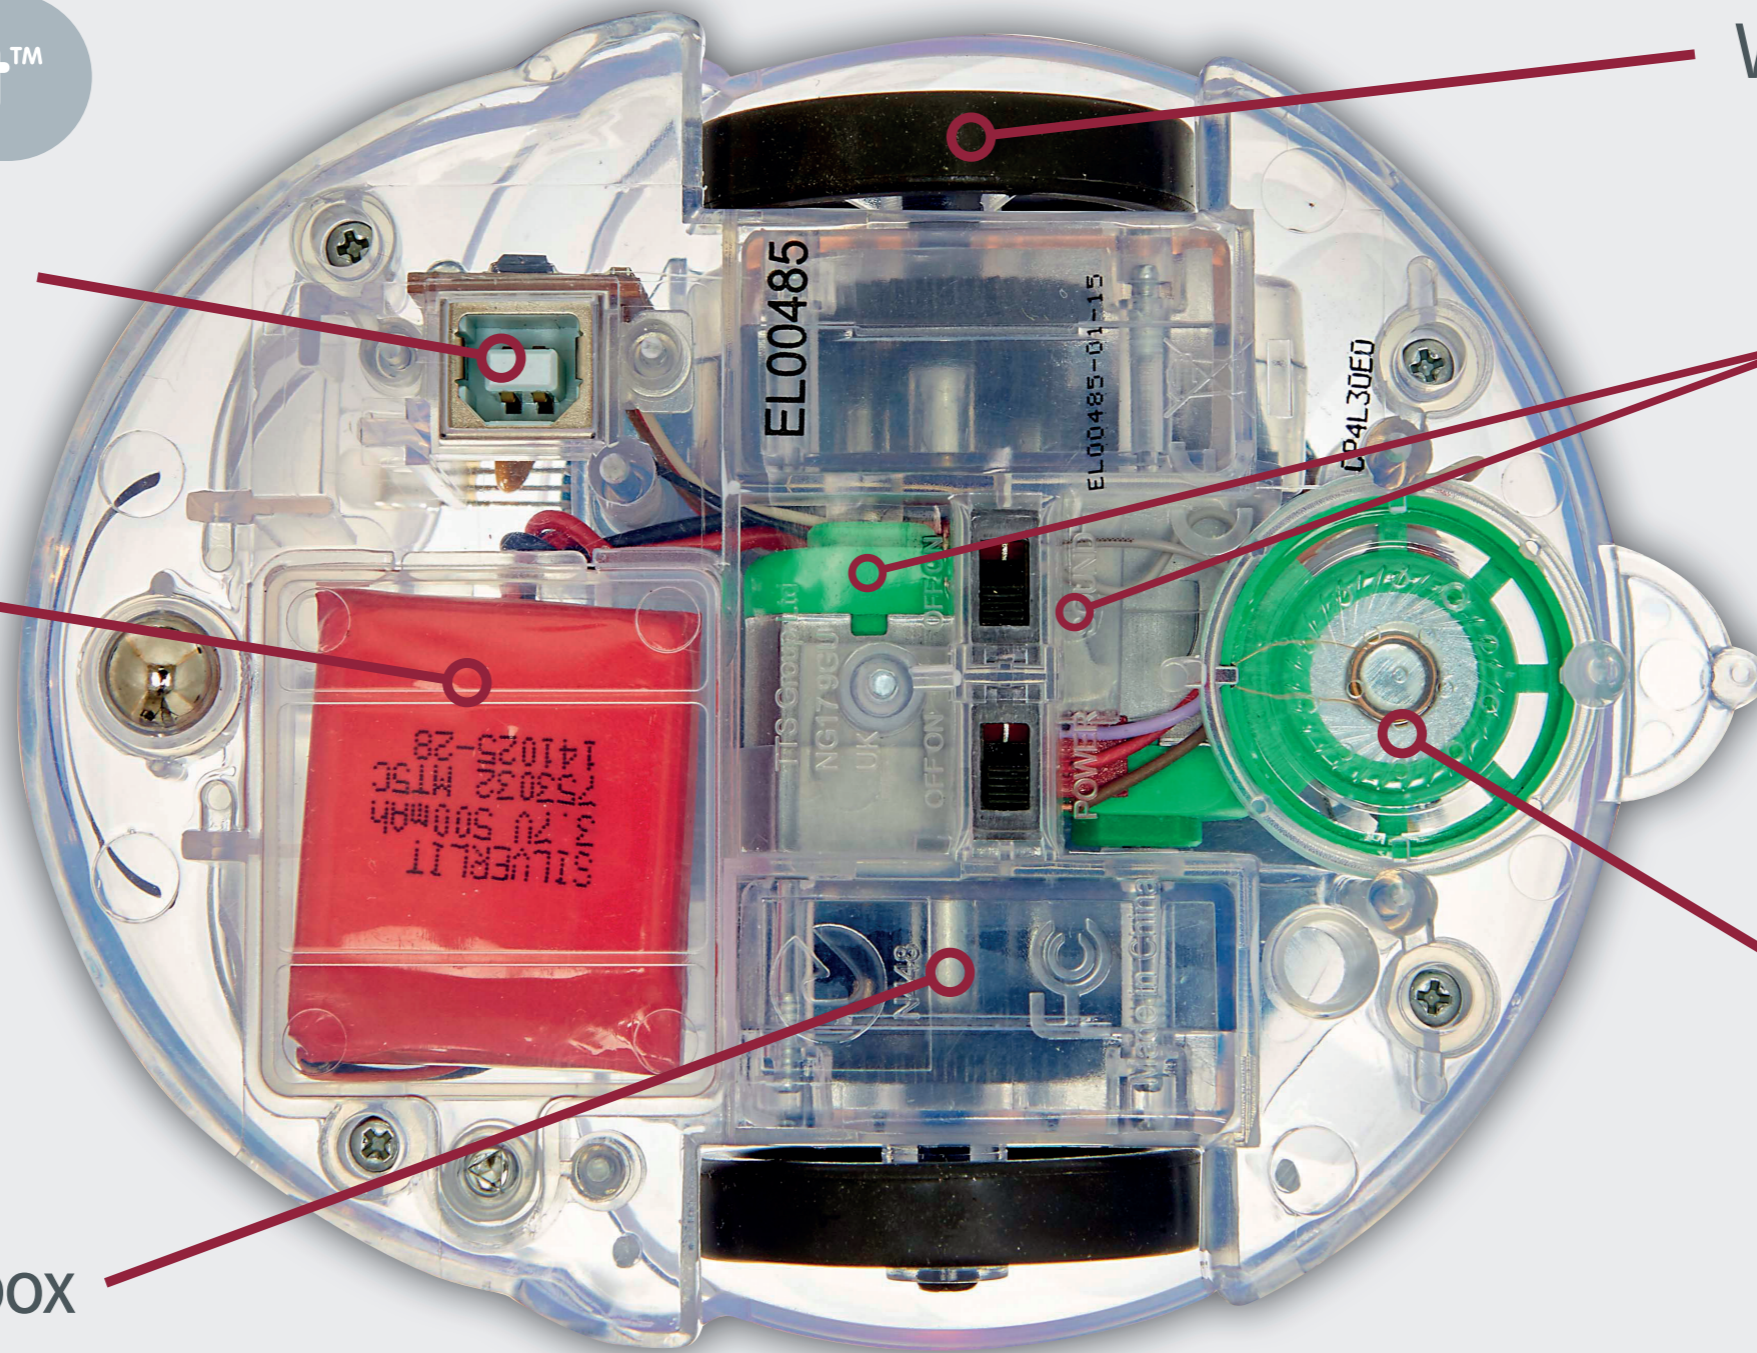

# Blue-Bot™

Tablet or PC controlled floor robot

**tts** Blue-Bot™

Indicator LEDs  
(inside)

Blue LED

Command  
input buttons

Circuit board

[www.tts-shopping.com](http://www.tts-shopping.com)

# Blue-Bot™

Tablet or PC controlled floor robot

Power connector

Rechargeable battery

Gearbox

Wheel

Motors

Loudspeaker