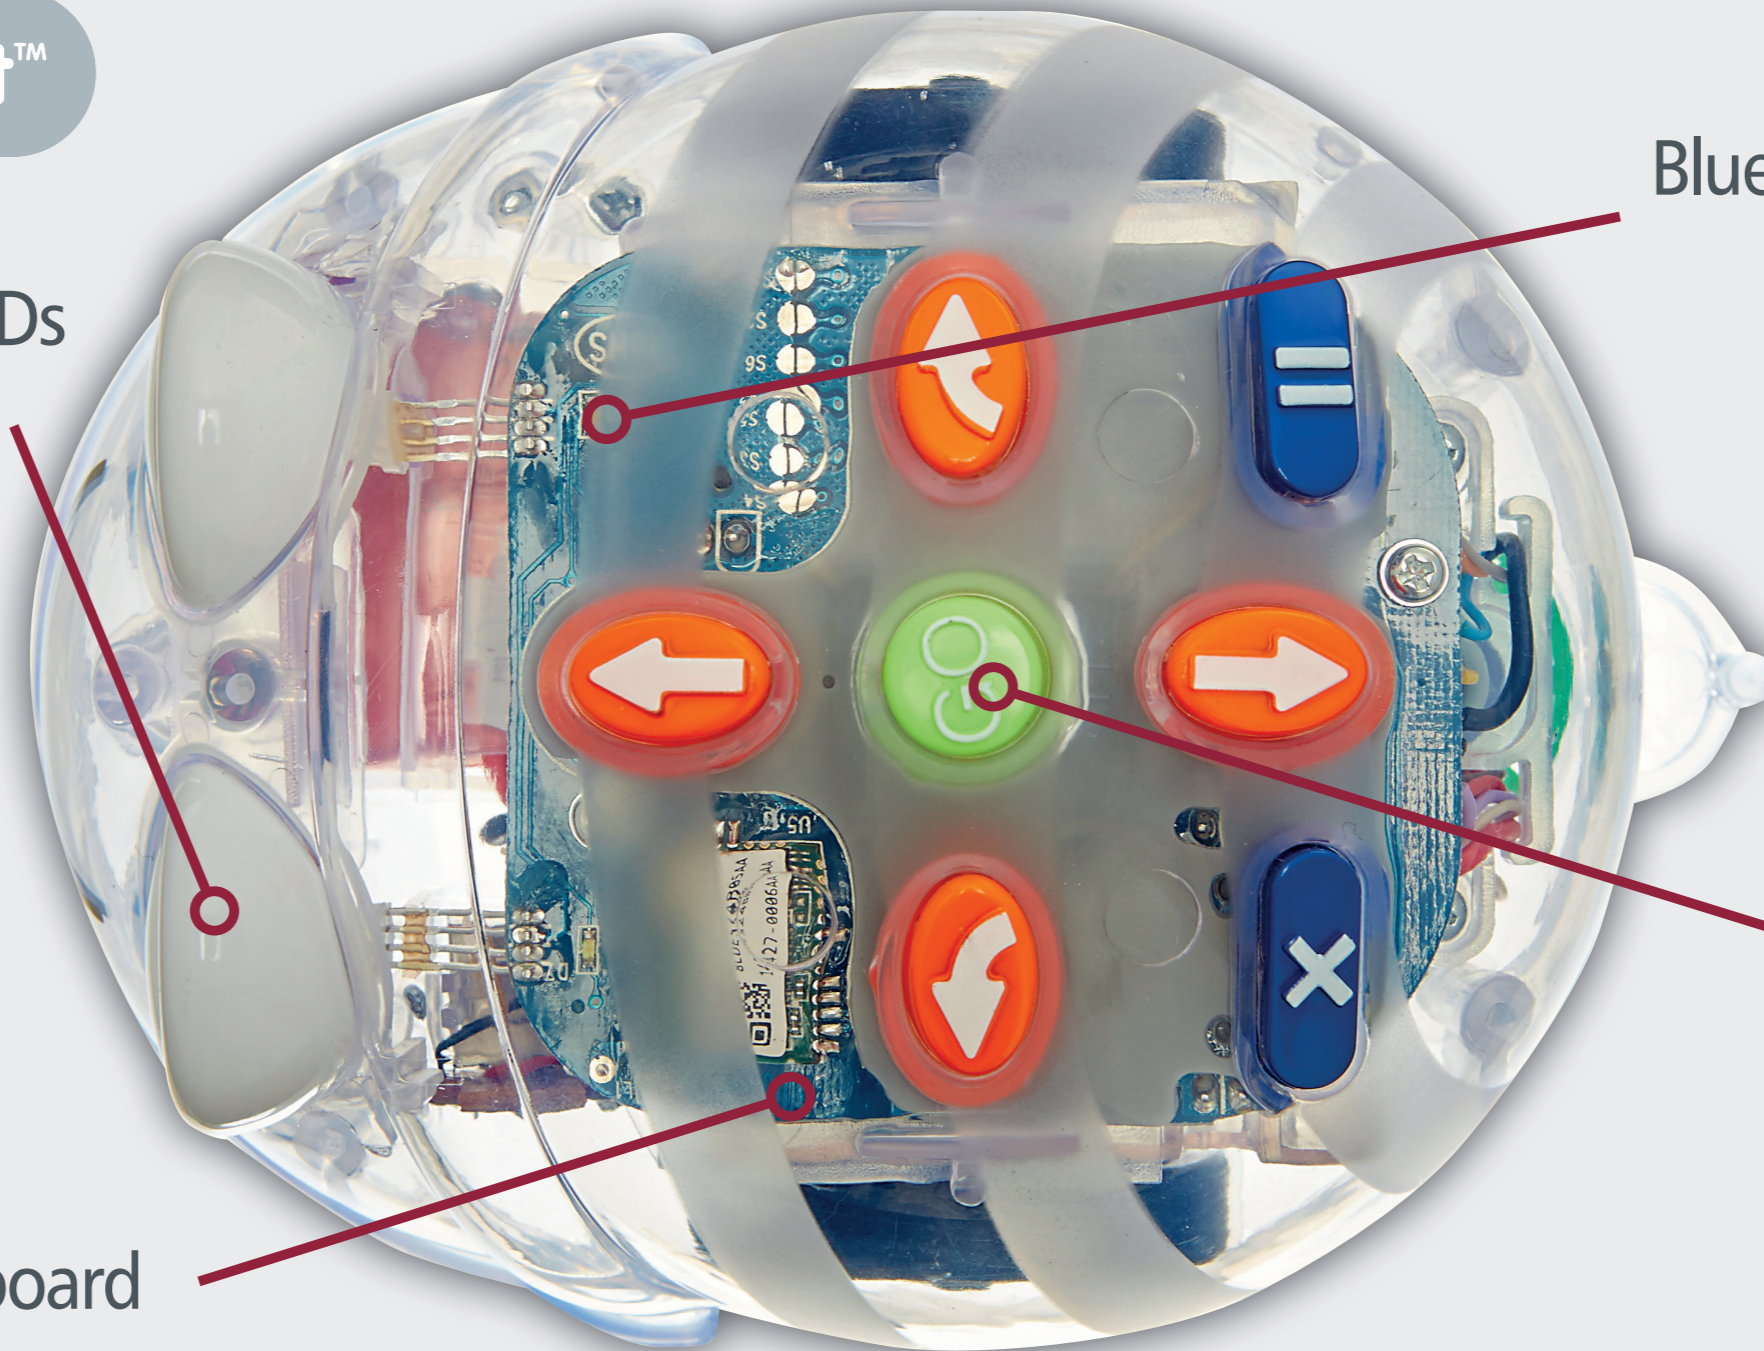

# Blue-Bot™

Tablet or PC controlled floor robot

**tts** Blue-Bot™

Indicator LEDs  
(inside)

Blue LED

Command  
input buttons

Circuit board

[www.tts-shopping.com](http://www.tts-shopping.com)

# Blue-Bot™

Tablet or PC controlled floor robot

Power connector

Rechargeable battery

Gearbox

Wheel

Motors

Loudspeaker